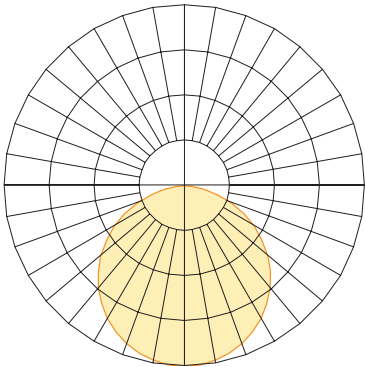

VALENCIA

Design Guide

Profile & Dimensions

Available TivoTape Options - Indoor

<p>DEFINE SB HO LB</p>	<p>ELITE SB HO</p>	<p>ELITE+ Standard Pro Vision Flow</p>	<p>FUSE24 RGB RGBW</p>	<p>FUSE12 PIXEL RGB</p>
---	-----------------------------------	---	---------------------------------------	------------------------------------

Photometrics (based on 30K HO ELITE)

VALENCIA WITH 3000K XS
Delivered Lumens per foot: 165
Watts per foot: 3.3
CRI : 97
Peak Candela: 39.6

Diode Visibility

Opal lens