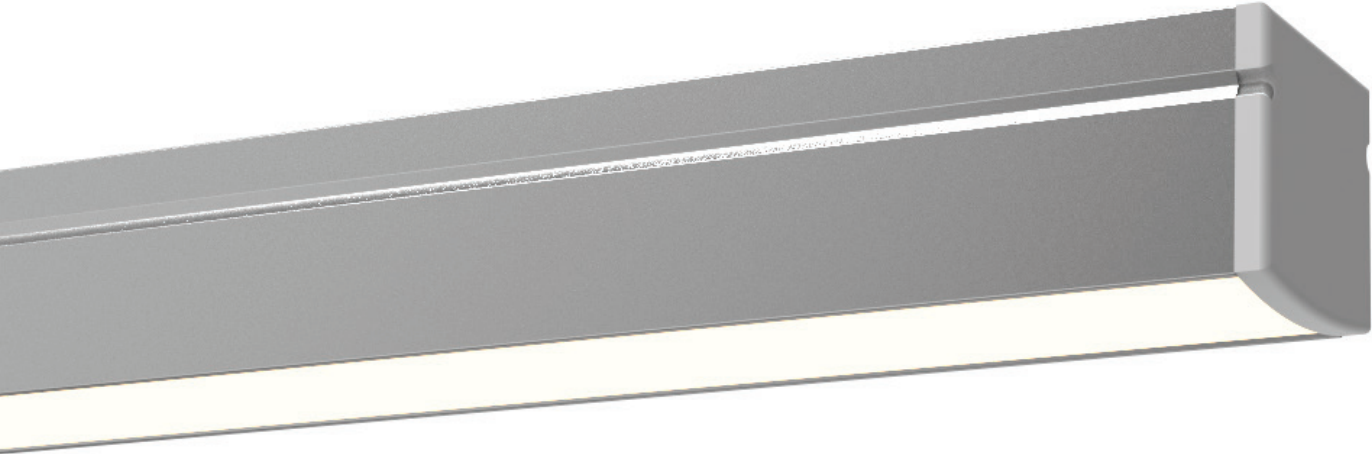

VALENCIA

Design Guide

Profile & Dimensions

Available TivoTape Options - Indoor

<p>DEFINE SB HO LB</p>	<p>ELITE SB HO</p>	<p>ELITE+ Standard Pro Vision Flow</p>	<p>FUSE24 RGB RGBW</p>	<p>FUSE12 PIXEL RGB</p>
---	-----------------------------------	---	---------------------------------------	------------------------------------

Available TivoTape Options - Outdoor

<p>DEFINE SB HO LB</p>	<p>FUSE24 RGB</p>	<p>FUSE12 PIXEL RGB</p>	
---	------------------------------	------------------------------------	--

Ordering Information

 <p>VALN-CHAN-SLV-6.5 Anodized Aluminum Extrusion, available in 6.5' lengths</p>	 <p>VALN-LNS-OPL-6.5 Opal lens, length 6.5'</p>	 <p>VALN-EC-01 Solid End Cap</p>	 <p>VALN-EC-02 Powerfeed End Cap</p>
<hr/>			
 <p>VALN-MTBK Clip, Metal</p>			

Photometrics (based on 30K HO ELITE)

VALENCIA WITH 3000K XS
Delivered Lumens per foot: 165
Watts per foot: 3.3
CRI : 97
Peak Candela: 39.6

Diode Visibility

Opal lens