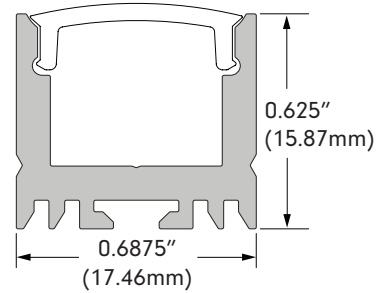

VALENCIA

Design Guide

Profile & Dimensions

Available TivoTape Options - Indoor

<p>DEFINE SB HO LB</p>	<p>ELITE SB HO</p>	<p>ELITE+ Standard Pro Vision Flow</p>	<p>FUSE24 RGB RGBW</p>	<p>FUSE12 PIXEL RGB</p>
---	-----------------------------------	---	---------------------------------------	------------------------------------

Available TivoTape Options - Outdoor

<p>DEFINE SB HO LB</p>	<p>FUSE24 RGB</p>	<p>FUSE12 PIXEL RGB</p>	
---	------------------------------	------------------------------------	--

Ordering Information

 <p>VALN-CHAN-SLV-6.5 Anodized Aluminum Extrusion, available in 6.5' lengths</p>	 <p>VALN-LNS-OPL-6.5 Opal lens, length 6.5'</p>	 <p>VALN-EC-01 Solid End Cap</p>	 <p>VALN-EC-02 Powerfeed End Cap</p>
<hr/>			
 <p>VALN-MTBK Clip, Metal</p>			

Photometrics (based on 30K HO ELITE)

VALENCIA WITH 3000K XS
Delivered Lumens per foot: 165
Watts per foot: 3.3
CRI : 97
Peak Candela: 39.6

Diode Visibility

Opal lens