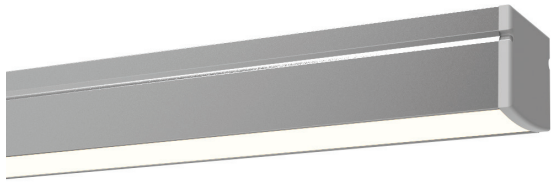

VALENCIA

Design Guide

Profile & Dimensions

Available TivoTape Options - Indoor

<p>DEFINE SB HO LB</p>	<p>ELITE SB HO</p>	<p>ELITE+ Standard Pro Vision Flow</p>	<p>FUSE24 RGB RGBW</p>	<p>FUSE12 PIXEL RGB</p>
---	-----------------------------------	---	---------------------------------------	------------------------------------

Available TivoTape Options - Outdoor

<p>DEFINE SB HO LB</p>	<p>FUSE24 RGB</p>	<p>FUSE12 PIXEL RGB</p>	
---	------------------------------	------------------------------------	--

Ordering Information

 <p>VALN-CHAN-SLV-6.5 Anodized Aluminum Extrusion, available in 6.5' lengths</p>	 <p>VALN-LNS-OPL-6.5 Opal lens, length 6.5'</p>	 <p>VALN-EC-01 Solid End Cap</p>	 <p>VALN-EC-02 Powerfeed End Cap</p>
<hr/>			
 <p>VALN-MTBK Clip, Metal</p>			

Photometrics (based on 30K HO ELITE)

VALENCIA WITH 3000K XS
Delivered Lumens per foot: 165
Watts per foot: 3.3
CRI : 97
Peak Candela: 39.6

Diode Visibility

Opal lens